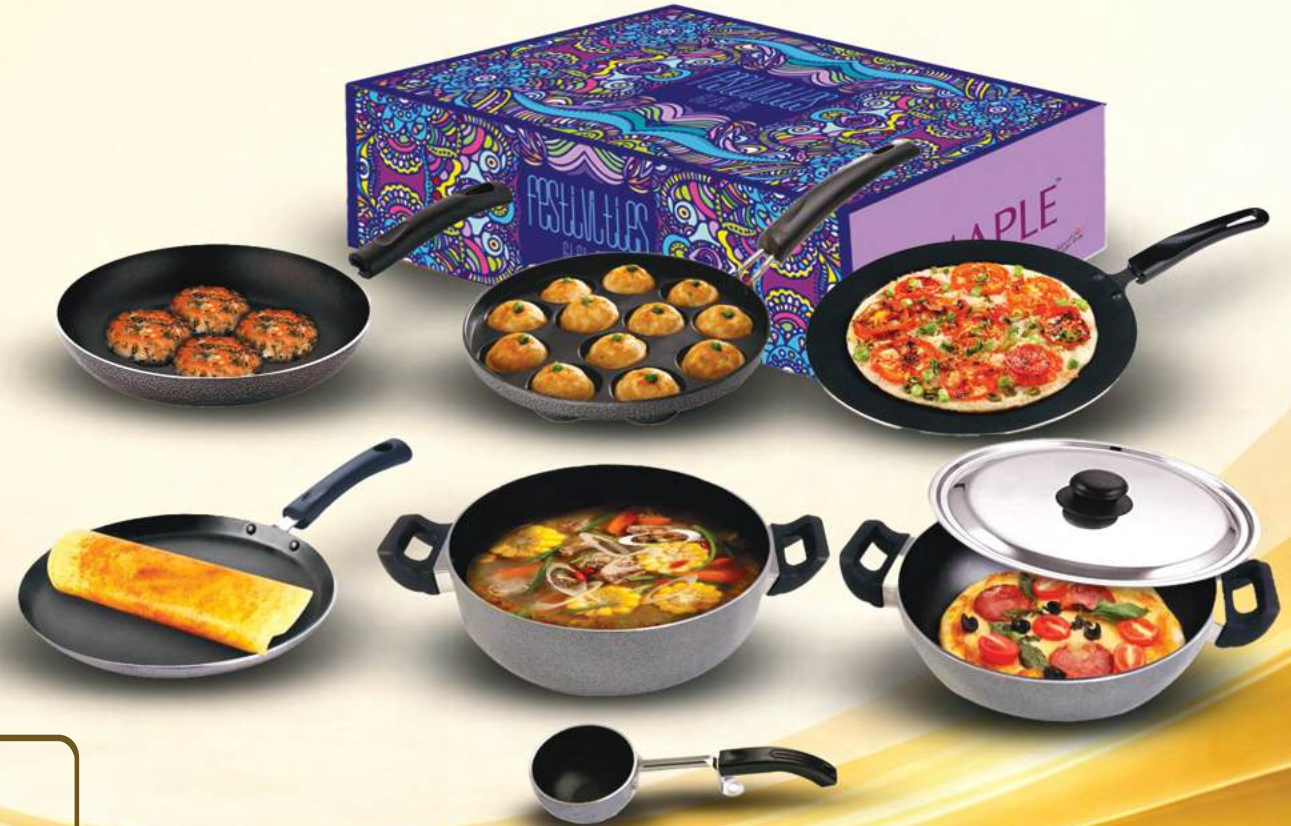

What makes it special?

A complete non-stick cookware set for versatile, low-oil cooking, an idea for better living.

Features

- 🎁 Virgin Aluminium
- 🎁 3-Coat Nonstick
- 🎁 Spiral Base
- 🎁 Cool-Touch Handles

What's Inside

- 🎁 Flat Tawa
- 🎁 Concave Tawa
- 🎁 Deep Kadhai
- 🎁 Universal Pan
- 🎁 Fry Pan
- 🎁 Appapatra
- 🎁 Tadka Pan

FESTIVITIES GIFT SET

For product pricing and details,
please contact us at +91-7075731562